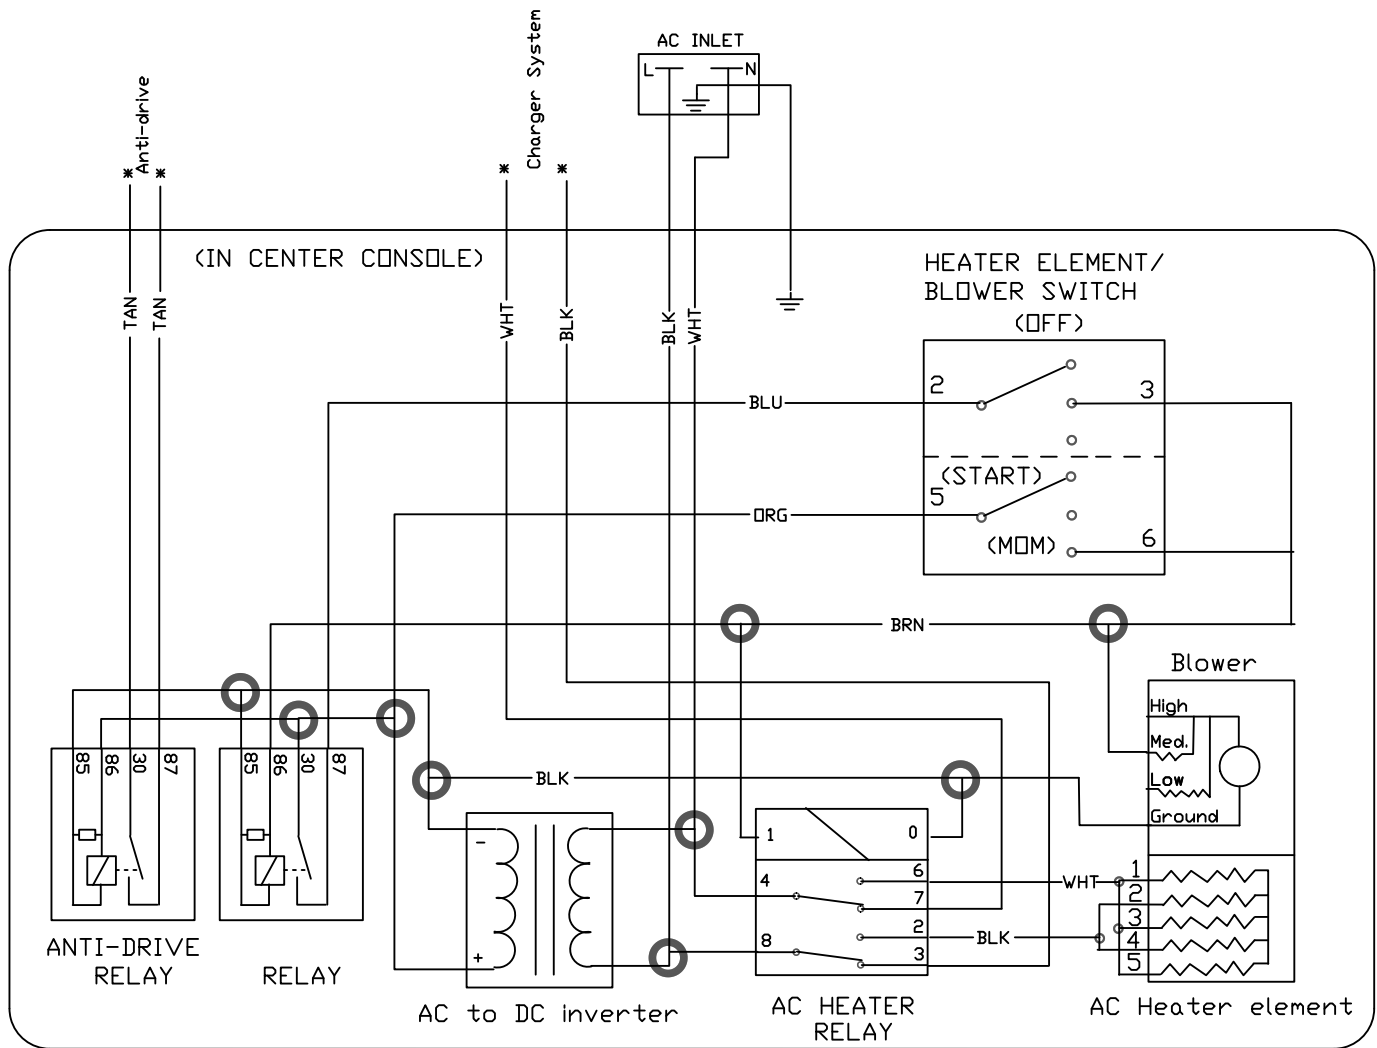

# AC/DC CAB HEATER 120VAC/240VAC

\*SEE HIGH VOLTAGE WIRING DIAGRAM